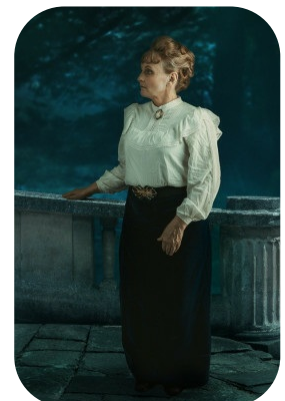

Sally Hyde Lomax

Credits: 11 Trainings: 2 Videos:

1

Age: 61-70	Height: 5ft2inch	Eye Colour: Blue	Accent: London
Gender: F	Weight: 65kg	Waist: 30	Bust: 36C
Location: London	Shoe Size: 5.5	Hips: 40	
Drives: Yes	Hair Color: Blonde		

Talents

MATURE MODELS, PROFESSIONAL ACTORS

Additional Talents:

SWIM - BIKE

Credits:

Years of Production	Production Name	Role
2021	Tales From the Edge	Cassie
2020	Super Socks	Mum
2019	Father's Daze	Julia the Barrister
2018	Oil of Angels	Esther
2018	Macbeth	Witch, McDuff
2018	Romeo and Juliet	Nurse, Lady Montague
2018	A Christmas Carol	Nurse, Lady Montague
2018	A Christmas Carol	Nurse, Lady Montague
2018	A Christmas Carol	Ghost of Christmas Present/ Multirôles
2018	NHS Training App	Nurse
2016	Shakespeare's Will	Anne Hathaway